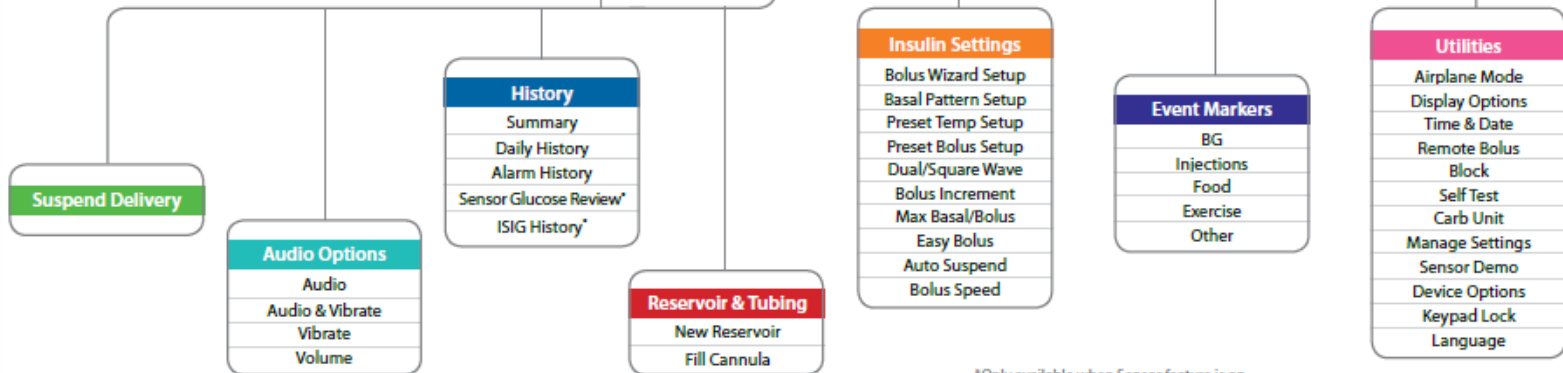

MiniMed™ 640G Menu Map

Home Screen

Press

- Suspend Delivery
- Audio Options
- History
- Reservoir & Tubing
- Insulin Settings
- Sensor Settings
- Event Markers
- Reminders
- Utilities

*Only available when Sensor feature is on.